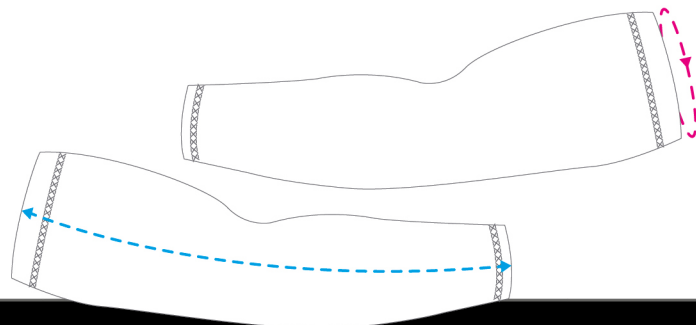

SPARK FOOTBALL JERSEYS

SIZES (cm)	XS	S	M	L	XL	2XL	3XL	4XL	5XL	6XL
CHEST	42.5cm	45cm	47.5cm	50cm	52.5cm	55cm	57.5cm	60cm	62.5cm	65cm
BACK	85cm	86cm	87cm	88cm	89cm	91cm	93cm	95cm	97cm	99cm
SIZES (Inches)	XS	S	M	L	XL	2XL	3XL	4XL	5XL	6XL
CHEST	16.75"	17.75"	18.75"	19.75"	20.75"	21.75"	22.75"	23.75"	24.75"	25.75"
BACK	33.50"	34.00"	34.50"	34.75"	35.25"	36.00"	36.75"	37.50"	38.25"	39.00"

PANTS

For pants sizing, measure the **hip diameter** rather than traditional waist measurement (as shown above) and **outseam**. All pants come with an integrated belt at the waist for adjusting.

ALL FOOTBALL PANTS									
SIZES (cm)	XS	S	M	L	XL	2XL	3XL	4XL	5XL
HIP	80cm	86cm	92cm	100cm	108cm	116cm	124cm	132cm	140cm
OUTSEAM	59cm	62cm	64cm	66cm	68cm	70cm	72cm	74cm	76cm
SIZES (inches)	XS	S	M	L	XL	2XL	3XL	4XL	5XL
HIP	31.5"	34.00"	36.5"	39.5"	43.00"	46.00"	49.00"	52.00"	55.50"
OUTSEAM	23.25"	24.50"	25.25"	26.00"	27.00"	27.75"	28.50"	29.25"	30.00"

ACCESSORIES

ARM SLEEVES

SIZES (cm)	XS	S	M	L	XL	2XL	3XL
CIRCUMFERENCE	25cm	26cm	27cm	28cm	29cm	30cm	31cm
LENGTH	39cm	40cm	41cm	42cm	43cm	44cm	45cm

Compression sleeves stretch - use this chart as a guide.

LEG SLEEVES

SIZES (cm)	XS	S	M	L	XL	2XL	3XL
CIRCUMFERENCE	37cm	39cm	41cm	43cm	45cm	47cm	49cm
LENGTH	57cm	59cm	61cm	63cm	65cm	67cm	69cm

Compression sleeves stretch - use this chart as a guide.

SPATS / CLEAT COVERS

SPAT SIZE	SHOE SIZE (UK)	SHOE SIZE (US)	SHOE SIZE (EUR)
S/M	7-9	8-10	41-44
L/XL	10-12	11-13	45-47