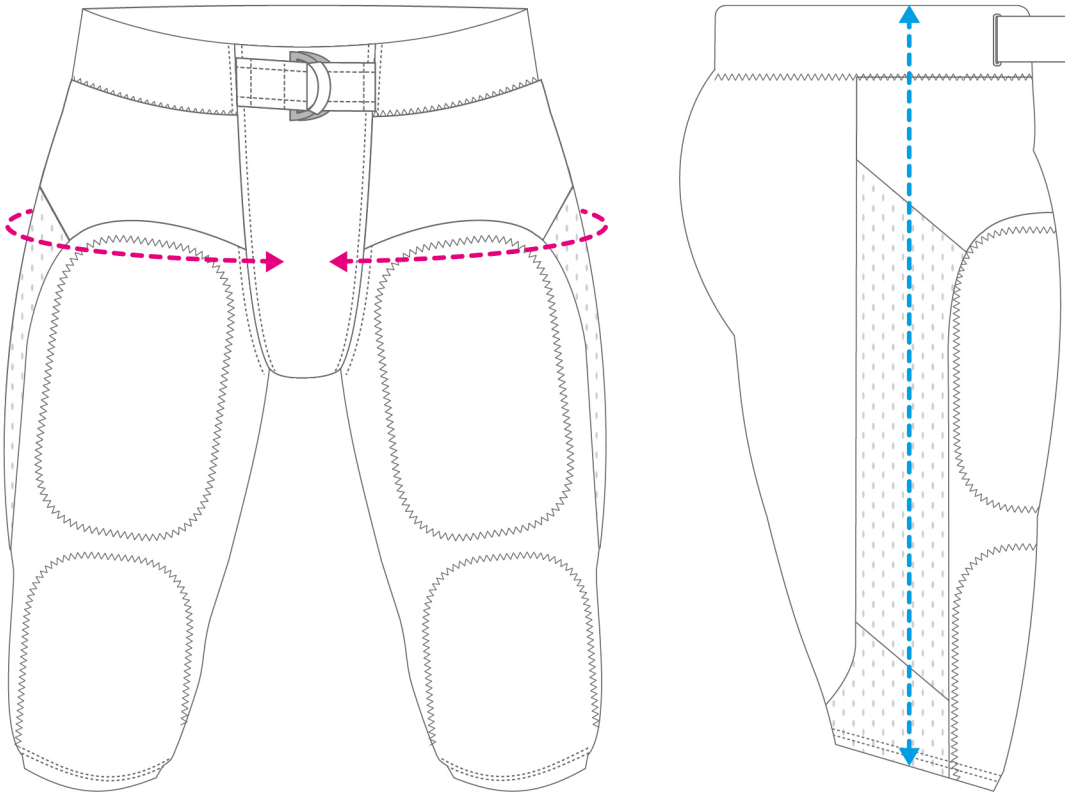

JERSEYS

All our jerseys, like the pros, are a modern and tapered fit. Measurements for our jerseys are in the tables below.

SPEED FOOTBALL JERSEYS

SIZES (cm)	XS	S	M	L	XL	2XL	3XL	4XL	5XL
CHEST	42.5cm	45cm	47.5cm	50cm	52.5cm	55cm	57.5cm	60cm	62.5cm
BACK	85cm	86cm	87cm	88cm	89cm	91cm	93cm	95cm	97cm
SIZES (Inches)	XS	S	M	L	XL	2XL	3XL	4XL	5XL
CHEST	16.75"	17.75"	18.75"	19.75"	20.75"	21.75"	22.75"	23.75"	24.75"
BACK	33.50"	34.00"	34.50"	34.75"	35.25"	36.00"	36.75"	37.50"	38.25"

SPARK FOOTBALL JERSEYS

SIZES (cm)	XS	S	M	L	XL	2XL	3XL	4XL	5XL	6XL
CHEST	42.5cm	45cm	47.5cm	50cm	52.5cm	55cm	57.5cm	60cm	62.5cm	65cm
BACK	85cm	86cm	87cm	88cm	89cm	91cm	93cm	95cm	97cm	99cm
SIZES (Inches)	XS	S	M	L	XL	2XL	3XL	4XL	5XL	6XL
CHEST	16.75"	17.75"	18.75"	19.75"	20.75"	21.75"	22.75"	23.75"	24.75"	25.75"
BACK	33.50"	34.00"	34.50"	34.75"	35.25"	36.00"	36.75"	37.50"	38.25"	39.00"

PANTS

For pants sizing, measure the **hip diameter** rather than traditional waist measurement (as shown above) and **outseam**. All pants come with an integrated belt at the waist for adjusting.

ALL FOOTBALL PANTS									
SIZES (cm)	XS	S	M	L	XL	2XL	3XL	4XL	5XL
HIP	80cm	86cm	92cm	100cm	108cm	116cm	124cm	132cm	140cm
OUTSEAM	59cm	62cm	64cm	66cm	68cm	70cm	72cm	74cm	76cm
SIZES (inches)	XS	S	M	L	XL	2XL	3XL	4XL	5XL
HIP	31.5"	34.00"	36.5"	39.5"	43.00"	46.00"	49.00"	52.00"	55.50"
OUTSEAM	23.25"	24.50"	25.25"	26.00"	27.00"	27.75"	28.50"	29.25"	30.00"

SIZES (cm)	XS	S	M	L	XL	2XL	3XL
CIRCUMFERENCE	37cm	39cm	41cm	43cm	45cm	47cm	49cm
LENGTH	57cm	59cm	61cm	63cm	65cm	67cm	69cm

Compression sleeves stretch - use this chart as a guide.

SPATS / CLEAT COVERS

SPAT SIZE	SHOE SIZE (UK)	SHOE SIZE (US)	SHOE SIZE (EUR)
S/M	7-9	8-10	41-44
L/XL	10-12	11-13	45-47