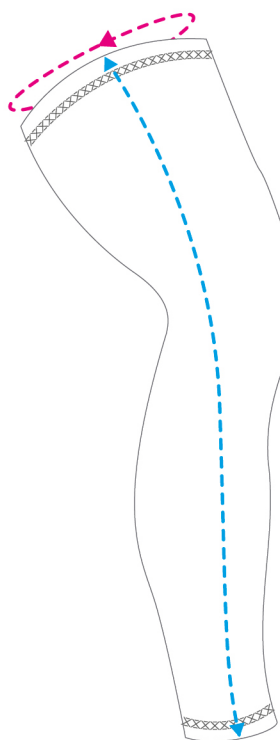

SPARK FOOTBALL JERSEYS

SIZES (cm)	XS	S	M	L	XL	2XL	3XL	4XL	5XL	6XL
CHEST	42.5cm	45cm	47.5cm	50cm	52.5cm	55cm	57.5cm	60cm	62.5cm	65cm
BACK	85cm	86cm	87cm	88cm	89cm	91cm	93cm	95cm	97cm	99cm
SIZES (Inches)	XS	S	M	L	XL	2XL	3XL	4XL	5XL	6XL
CHEST	16.75"	17.75"	18.75"	19.75"	20.75"	21.75"	22.75"	23.75"	24.75"	25.75"
BACK	33.50"	34.00"	34.50"	34.75"	35.25"	36.00"	36.75"	37.50"	38.25"	39.00"

PANTS

For pants sizing, measure the **hip diameter** rather than traditional waist measurement (as shown above) and **outseam**. All pants come with an integrated belt at the waist for adjusting.

ALL FOOTBALL PANTS									
SIZES (cm)	XS	S	M	L	XL	2XL	3XL	4XL	5XL
HIP	80cm	86cm	92cm	100cm	108cm	116cm	124cm	132cm	140cm
OUTSEAM	59cm	62cm	64cm	66cm	68cm	70cm	72cm	74cm	76cm
SIZES (inches)	XS	S	M	L	XL	2XL	3XL	4XL	5XL
HIP	31.5"	34.00"	36.5"	39.5"	43.00"	46.00"	49.00"	52.00"	55.50"
OUTSEAM	23.25"	24.50"	25.25"	26.00"	27.00"	27.75"	28.50"	29.25"	30.00"

ACCESSORIES

ARM SLEEVES

SIZES (cm)	XS	S	M	L	XL	2XL	3XL
CIRCUMFERENCE	25cm	26cm	27cm	28cm	29cm	30cm	31cm
LENGTH	39cm	40cm	41cm	42cm	43cm	44cm	45cm

Compression sleeves stretch - use this chart as a guide.

LEG SLEEVES

SIZES (cm)	XS	S	M	L	XL	2XL	3XL
CIRCUMFERENCE	37cm	39cm	41cm	43cm	45cm	47cm	49cm
LENGTH	57cm	59cm	61cm	63cm	65cm	67cm	69cm

Compression sleeves stretch - use this chart as a guide.

SPATS / CLEAT COVERS

SPAT SIZE	SHOE SIZE (UK)	SHOE SIZE (US)	SHOE SIZE (EUR)
S/M	7-9	8-10	41-44
L/XL	10-12	11-13	45-47